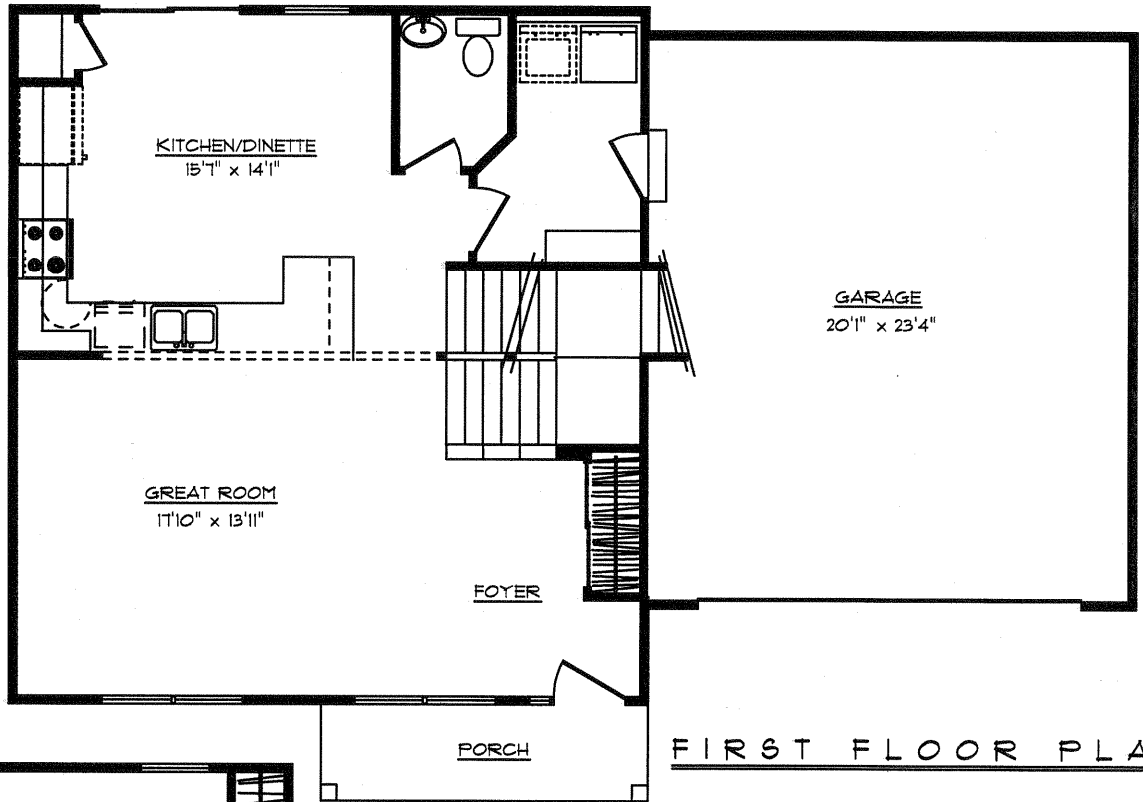

HERITAGE SERIES

THE BROOKSTONE

FRONT ELEVATION

 **FORRESTER
WEHRLE** HOMES

Since 1965

HERITAGE SERIES

THE BROOKSTONE

3 Bedroom, 2-1/2 Bath - 2Story - Living Space: 1,785* Sq. Ft. - Basement: 778 Sq. Ft.

SPECIAL FEATURES

- 9'0" FIRST FLOOR CEILINGS
- *INCLUDES UNFINISHED BONUS ROOM=228 SF

4331 Keystone Drive - Maumee, Ohio 43537

Phone: 419-841-6691 - Toll Free: 1-877-841-6691 - Fax: 419-841-9608
www.forresterwehrle.com