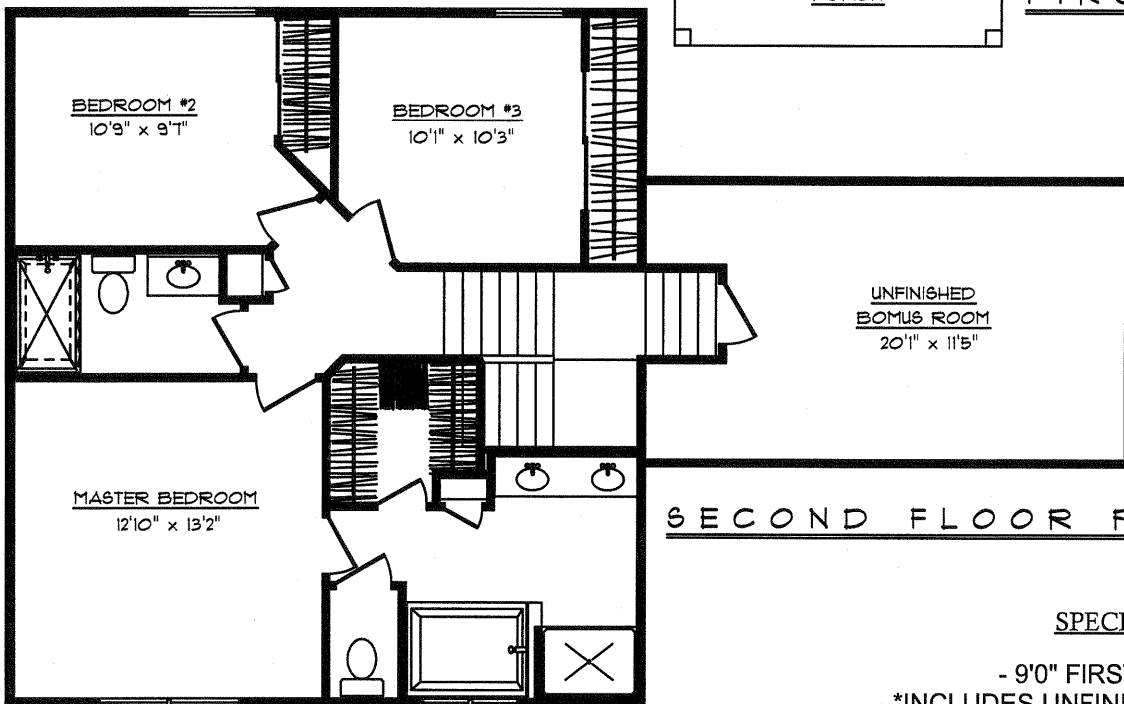

HERITAGE SERIES

THE BROOKSTONE

FRONT ELEVATION

 **FORRESTER
WEHRLE** HOMES

Since 1965

HERITAGE SERIES

THE BROOKSTONE

3 Bedroom, 2-1/2 Bath - 2Story - Living Space: 1,785* Sq. Ft. - Basement: 778 Sq. Ft.

SPECIAL FEATURES

- 9'0" FIRST FLOOR CEILINGS
- *INCLUDES UNFINISHED BONUS ROOM=228 SF

4331 Keystone Drive - Maumee, Ohio 43537

Phone: 419-841-6691 - Toll Free: 1-877-841-6691 - Fax: 419-841-9608
www.forresterwehrle.com