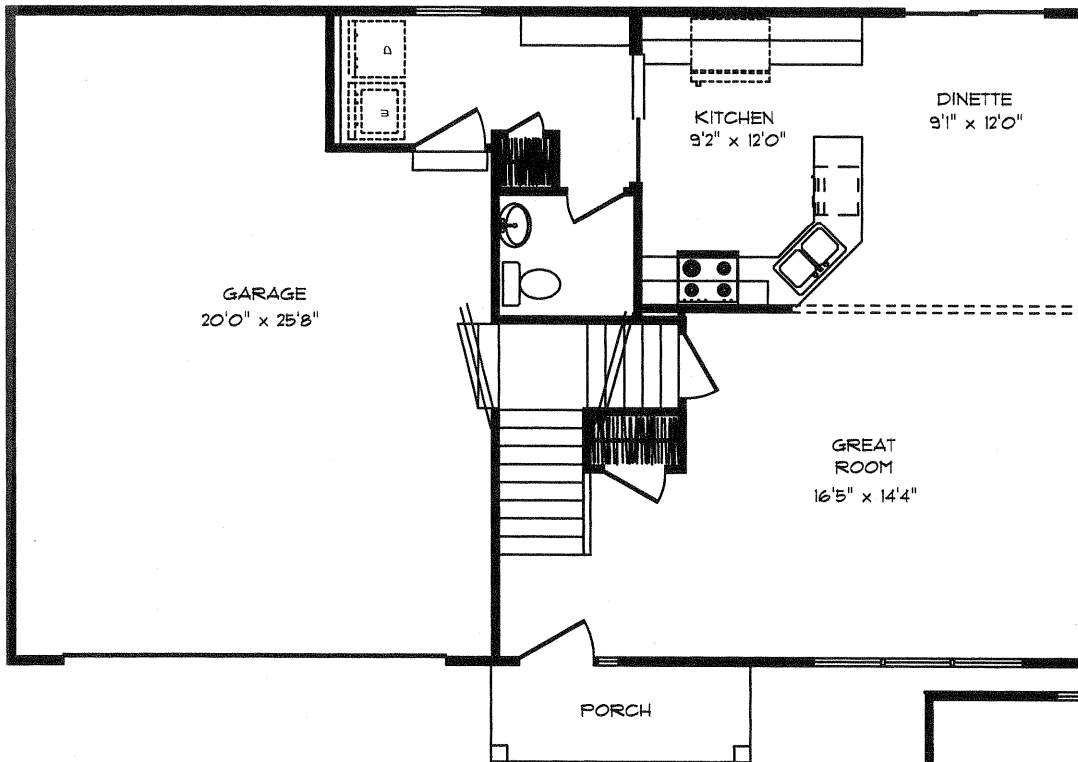

HERITAGE SERIES THE BARTLETT

FRONT ELEVATION

 **FORRESTER
WEHRLE HOMES**

Since 1965

HERITAGE SERIES

THE BARTLETT

3 Bedroom, 2-1/2 Bath - 2Story - Living Space: 1,743 Sq. Ft.* - Basement: 737 Sq. Ft.

FIRST FLOOR PLAN

OPTIONAL MASTER BATH

SECOND FLOOR PLAN

SPECIAL FEATURES

- 9'0" FIRST FLOOR CEILINGS

- *INCLUDES UNFINISHED BONUS ROOM=249 SF

4331 Keystone Drive - Maumee, Ohio 43537

Phone: 419-841-6691 - Toll Free: 1-877-841-6691 - Fax: 419-841-9608