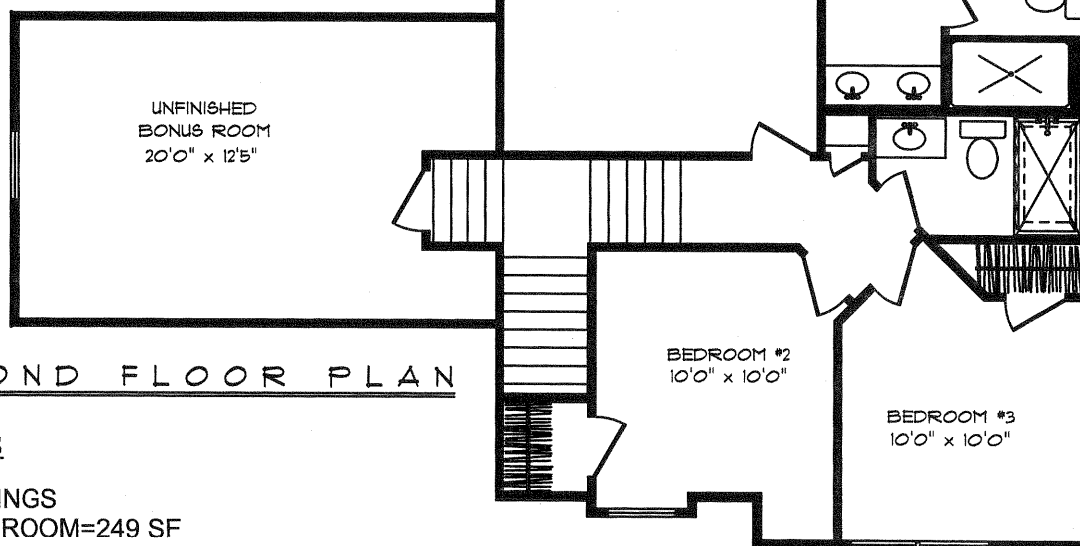

HERITAGE SERIES THE BARTLETT

FRONT ELEVATION

 **FORRESTER
WEHRLE HOMES**

Since 1965

HERITAGE SERIES

THE BARTLETT

3 Bedroom, 2-1/2 Bath - 2Story - Living Space: 1,743 Sq. Ft.* - Basement: 737 Sq. Ft.

FIRST FLOOR PLAN

OPTIONAL MASTER BATH

SECOND FLOOR PLAN

SPECIAL FEATURES

- 9'0" FIRST FLOOR CEILINGS

- *INCLUDES UNFINISHED BONUS ROOM=249 SF

4331 Keystone Drive - Maumee, Ohio 43537

Phone: 419-841-6691 - Toll Free: 1-877-841-6691 - Fax: 419-841-9608